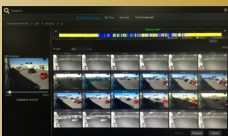

Time-Slice Search

The fastest method of finding video footage. Simply click on any thumbnail image to start instant playback. Find what you're looking for in seconds - not hours!